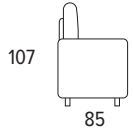

Morfeo

Arm Height cm 60
Legs Height cm 17
Seat Height cm 45
Arm Width cm 10
Seat Depth cm 54

**PUSH MECHANISM
RECLINER**

COD. 140
ARMCHAIR PUSH MANUAL
RECLINER - WOOD LEGS

87

COD. 145
ARMCHAIR PUSH MANUAL
RECLINER - METAL LEGS