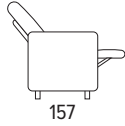

Morfeo

Arm Height cm 60
Legs Height cm 17
Seat Height cm 45
Arm Width cm 10
Seat Depth cm 54

**PUSH MECHANISM
RECLINER**

COD. 140
ARMCHAIR PUSH MANUAL
RECLINER - WOOD LEGS

87

COD. 145
ARMCHAIR PUSH MANUAL
RECLINER - METAL LEGS