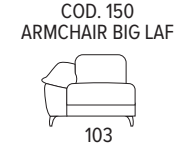

# Aurora

80	103	Arm Height Legs Height Seat Height Arm Width Seat Depth	cm 57 cm 13 cm 48 cm 28 cm 57	<b>ADJUSTABLE                  HEADREST</b> 
----	-----	---	---	---

COD. 60 Electric Recliner Optional  
 COD. 50 Optional Battery