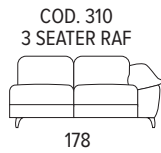

# Aurora

80	103	Arm Height Legs Height Seat Height Arm Width Seat Depth	cm 57 cm 13 cm 48 cm 28 cm 57	<b>ADJUSTABLE                  HEADREST</b> 
----	-----	---	---	---

COD. 60 Electric Recliner Optional  
 COD. 50 Optional Battery