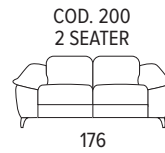

# Aurora

80	103	Arm Height Legs Height Seat Height Arm Width Seat Depth	cm 57 cm 13 cm 48 cm 28 cm 57	<b>ADJUSTABLE                  HEADREST</b> 
----	-----	---	---	---

COD. 60 Electric Recliner Optional  
 COD. 50 Optional Battery