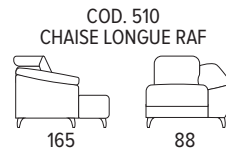

# Aurora

80	103	Arm Height Legs Height Seat Height Arm Width Seat Depth	cm 57 cm 13 cm 48 cm 28 cm 57	<b>ADJUSTABLE                  HEADREST</b> 
----	-----	---	---	---

COD. 60 Electric Recliner Optional  
 COD. 50 Optional Battery