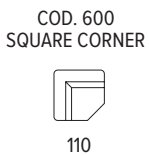

# Aurora

80	103	Arm Height Legs Height Seat Height Arm Width Seat Depth	cm 57 cm 13 cm 48 cm 28 cm 57	<b>ADJUSTABLE                  HEADREST</b> 
----	-----	---	---	---

COD. 60 Electric Recliner Optional  
 COD. 50 Optional Battery