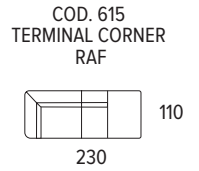

# Aurora

80	103	Arm Height Legs Height Seat Height Arm Width Seat Depth	cm 57 cm 13 cm 48 cm 28 cm 57	<b>ADJUSTABLE                  HEADREST</b> 
----	-----	---	---	---

COD. 60 Electric Recliner Optional  
 COD. 50 Optional Battery