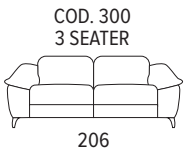

# Aurora

80	103	Arm Height Legs Height Seat Height Arm Width Seat Depth	cm 57 cm 13 cm 48 cm 28 cm 57	<b>ADJUSTABLE                  HEADREST</b> 
----	-----	---	---	---

COD. 60 Electric Recliner Optional  
 COD. 50 Optional Battery