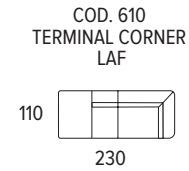

# Aurora

80	103	Arm Height Legs Height Seat Height Arm Width Seat Depth	cm 57 cm 13 cm 48 cm 28 cm 57	<b>ADJUSTABLE                  HEADREST</b> 
----	-----	---	---	---

COD. 60 Electric Recliner Optional  
 COD. 50 Optional Battery