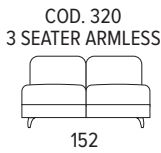

# Aurora

80	103	Arm Height Legs Height Seat Height Arm Width Seat Depth	cm 57 cm 13 cm 48 cm 28 cm 57	<b>ADJUSTABLE                  HEADREST</b> 
----	-----	---	---	---

COD. 60 Electric Recliner Optional  
 COD. 50 Optional Battery