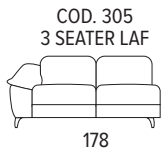

# Aurora

80	103	Arm Height Legs Height Seat Height Arm Width Seat Depth	cm 57 cm 13 cm 48 cm 28 cm 57	<b>ADJUSTABLE                  HEADREST</b> 
----	-----	---	---	---

COD. 60 Electric Recliner Optional  
 COD. 50 Optional Battery