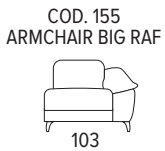

# Aurora

80	103	Arm Height Legs Height Seat Height Arm Width Seat Depth	cm 57 cm 13 cm 48 cm 28 cm 57	<b>ADJUSTABLE                  HEADREST</b> 
----	-----	---	---	---

COD. 60 Electric Recliner Optional  
 COD. 50 Optional Battery