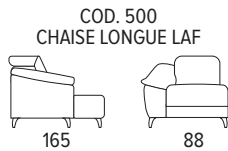

# Aurora

80	103	Arm Height Legs Height Seat Height Arm Width Seat Depth	cm 57 cm 13 cm 48 cm 28 cm 57	<b>ADJUSTABLE                  HEADREST</b> 
----	-----	---	---	---

COD. 60 Electric Recliner Optional  
 COD. 50 Optional Battery