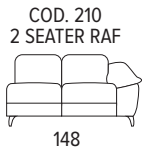

# Aurora

80	103	Arm Height Legs Height Seat Height Arm Width Seat Depth	cm 57 cm 13 cm 48 cm 28 cm 57	<b>ADJUSTABLE                  HEADREST</b> 
----	-----	---	---	---

COD. 60 Electric Recliner Optional  
 COD. 50 Optional Battery