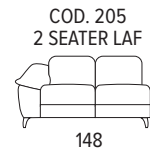

# Aurora

80	103	Arm Height Legs Height Seat Height Arm Width Seat Depth	cm 57 cm 13 cm 48 cm 28 cm 57	<b>ADJUSTABLE                  HEADREST</b> 
----	-----	---	---	---

COD. 60 Electric Recliner Optional  
 COD. 50 Optional Battery