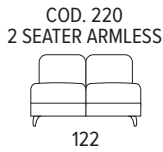

# Aurora

80	103	Arm Height Legs Height Seat Height Arm Width Seat Depth	cm 57 cm 13 cm 48 cm 28 cm 57	<b>ADJUSTABLE                  HEADREST</b> 
----	-----	---	---	---

COD. 60 Electric Recliner Optional  
 COD. 50 Optional Battery